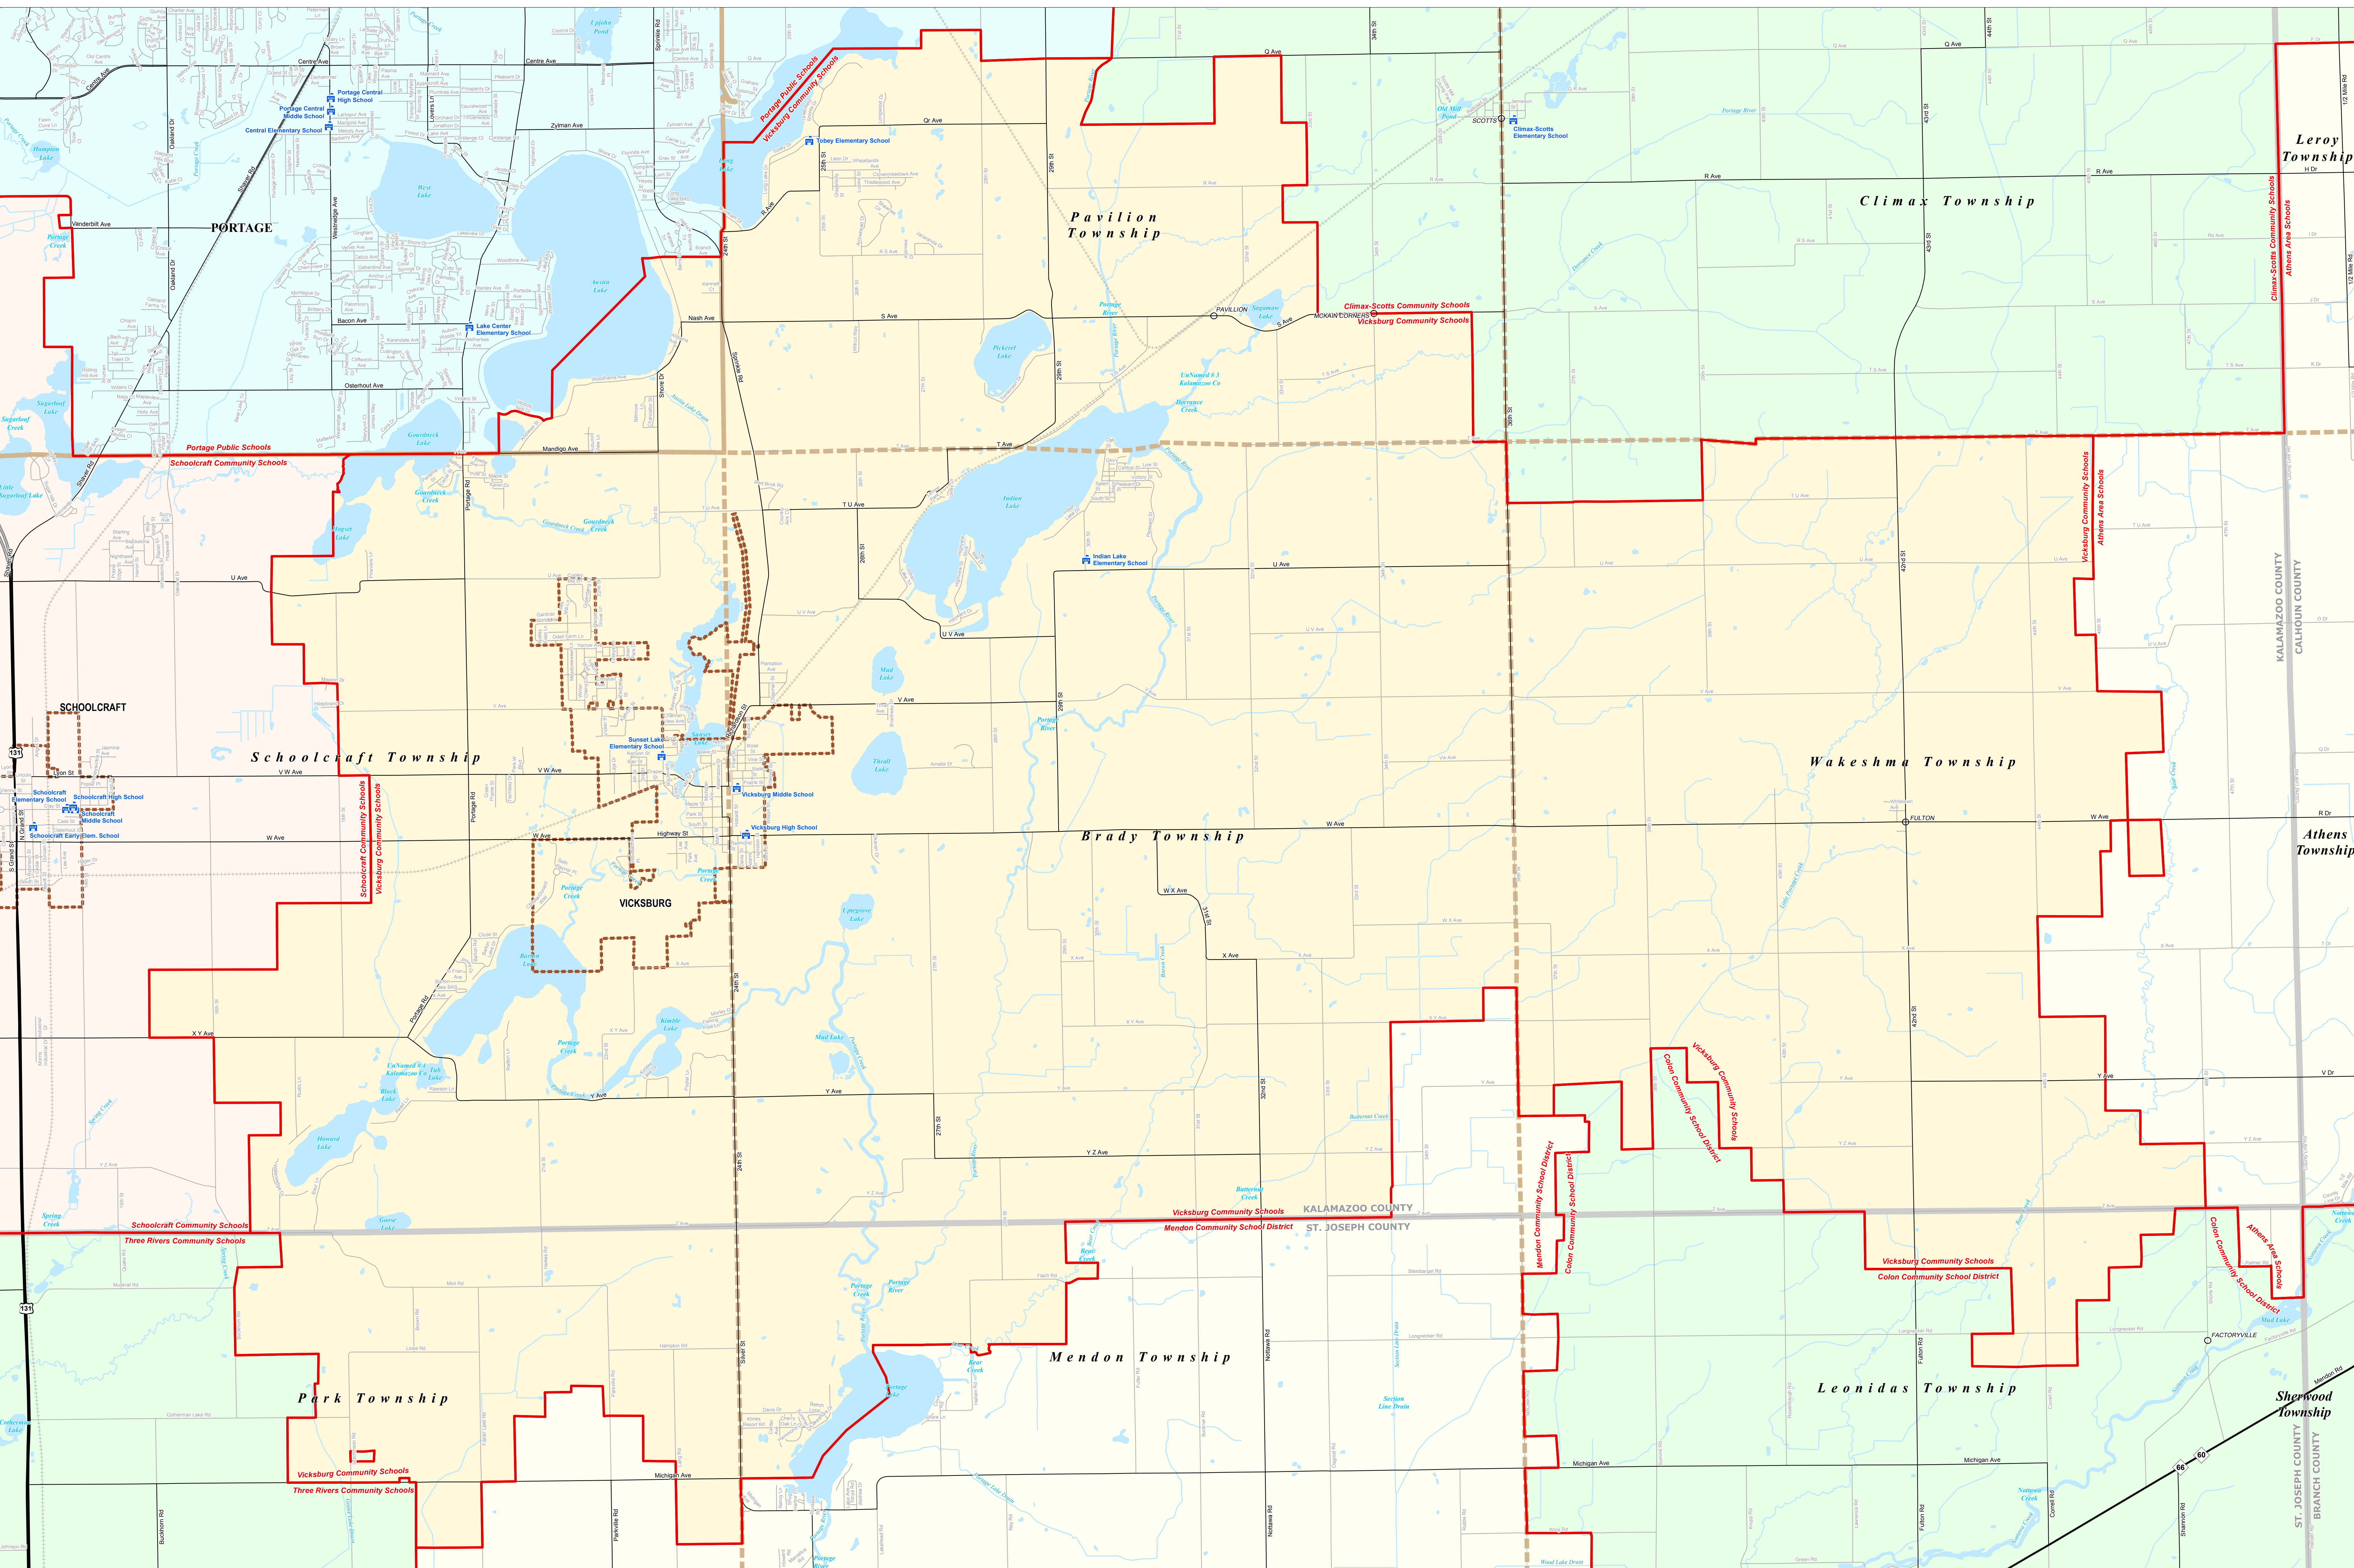

VICKSBURG COMMUNITY SCHOOLS

Kalamazoo RESA

0 0.25 0.5 Miles

Legend	
School District	School
County	Unincorporated Place
City	Water Feature
Township	River, Stream, or Drain
Village	Railroad
Census Designated Place	Freeway
	Highway
	Primary Road
	Local Road